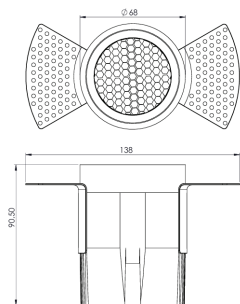

Single Line Diagram

Recessed

ORBIT 68 TRIMLESS