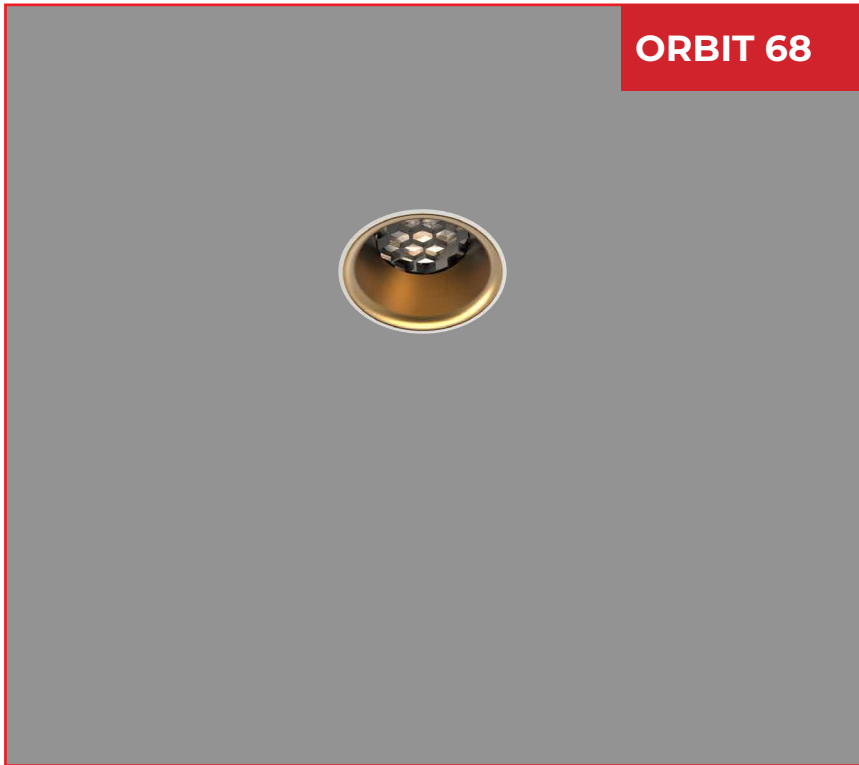

ORBIT 68 TRIMLESS

Direct | Recessed

ORBIT 68 TRIMLESS is Premium range Recessed COB Spot light Downlighter available in Fixed and Adjustable version made up of die cast aluminium housing, heat sink and with premium powder coated finish.

Powered by high quality COB with a binning tolerance of ≤ 3 SDCM and CRI ≥ 90 . The luminaire maintains atleast 70% of its luminous flux after 50,000 operating hours, guaranteeing long term reliability. High efficiency optics lens with Honeycomb Louver(Lens & Diffuser option available) with 4 beam angle options of 15°, 26°, 36°, 60° and precision engineered, electro and nano plated reflector with 6 types reflector cover options gives uniform and zero multiple shadow illumination

Orbit 68 Downlighter available in wattage from ranging from 15W is crafted for direct light distribution making it ideal for residential & professional applications.

Options in reflector cover available as per request to enhance installation and functionality.

Overall Width-138mm

Height-90.5mm